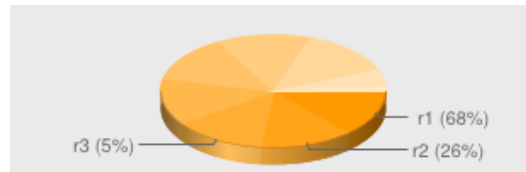

Unique Visitors Last Nine Weeks: 100
 Repeat Visitors Last Nine Weeks: 60

Unique Visitors: 63%
 Repeat Visitors: 38%

Top Week : 71
 Total Views : 160

TOP SCENES - ALL TIME

TOP REFERRING SITES - LAST SEVEN DAYS