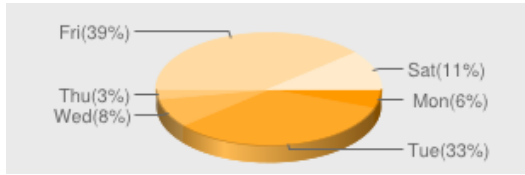

Total Views : 326

Total Views : 19

TOTAL VIEWS - LAST SEVEN DAYS