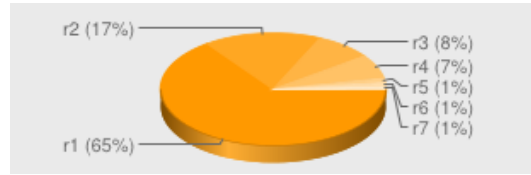

Unique Visitors Last Nine Weeks: 100
 Repeat Visitors Last Nine Weeks: 60

Unique Visitors: 63%
 Repeat Visitors: 38%

Top Week : 71
 Total Views : 160

TOP SCENES - ALL TIME

TOP REFERRING SITES - LAST SEVEN DAYS

TOTAL VIEWS - LAST SEVEN DAYS

TOP TRAFFIC SOURCES - ALL TIME

Monday	2
Tuesday	12
Wednesday	3
Thursday	1
Friday	14
Saturday	4
Sunday	0

Total Views : 36

r1) Direct / Email	104
r2) harrishouse360.com	27
r3) editor.wix.com	13
r4) QRCode	11
r5) fusion.realtourvision.com	2
r6) google.com	2
r7) harrishouse360.wix.com	1