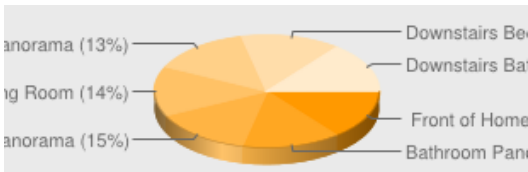

Unique Visitors Last Nine Weeks: 100
 Repeat Visitors Last Nine Weeks: 60

Unique Visitors: 63%
 Repeat Visitors: 38%

Top Week : 71
 Total Views : 160

TOP SCENES - ALL TIME

TOP REFERRING SITES - LAST SEVEN DAYS