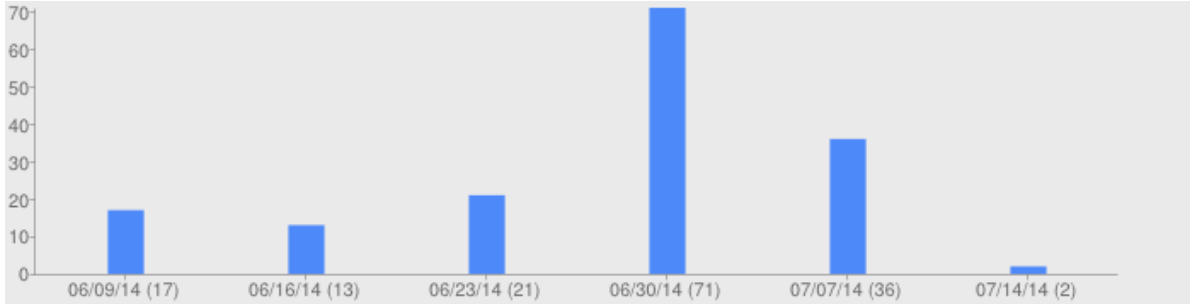

Unique Visitors Last Nine Weeks: 100
 Repeat Visitors Last Nine Weeks: 60

Unique Visitors: 63%
 Repeat Visitors: 38%

Top Week : 71
 Total Views : 160

TOP SCENES - ALL TIME

TOP REFERRING SITES - LAST SEVEN DAYS